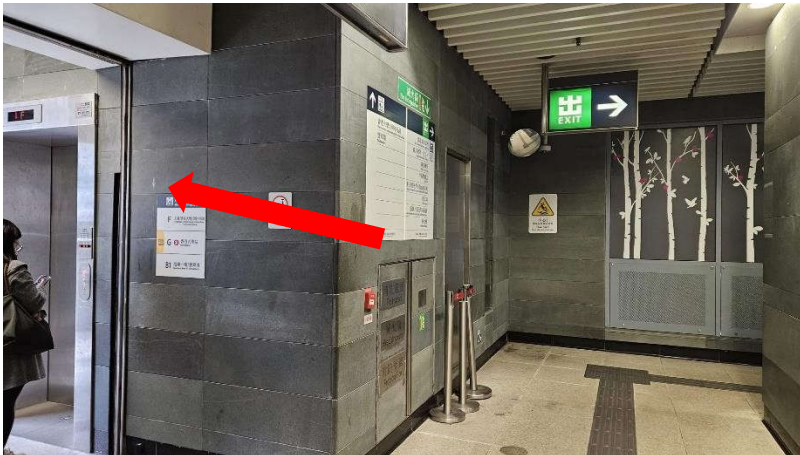

CPD-3.04, 3/F, Run Run Shaw Tower, Centennial Campus, HKU

- 1) Go to HKU MTR station Exit C1 then press “Porkfulam Road” at the lift.

- 2) Take another lift and press “Footbridge/ The University of Hong Kong, Centennial Campus”.

- 3) Reach Centennial Campus and go forward, and take the lift to “To Centennial Campus”.

4) Keep walking to the end and find the Run Run Shaw Tower.

5) Take the lift to the 3/F of Run Run Shaw Tower.

6) Go to find CPD-3.04.