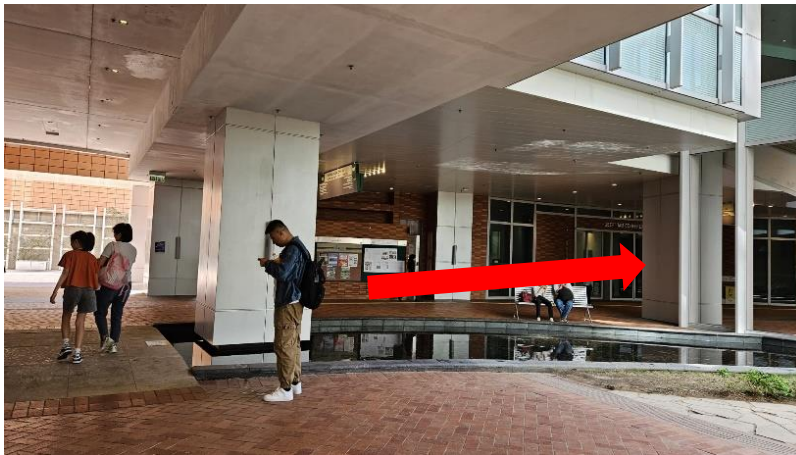

11/F, Cheng Yu Tung Tower, Centennial Campus, HKU

- 1) Go to HKU MTR station Exit C1 then press “Porkfulam Road” at the lift.

- 2) Take another lift and press “Footbridge/ The University of Hong Kong, Centennial Campus”.

- 3) Reach Centennial Campus and go forward, and take the lift to “To Centennial Campus”.

4) Keep walking to the end and turn right.

5) Keep walking until the end.

6) Take the lift to the 11/F of Cheng Yu Tung Tower